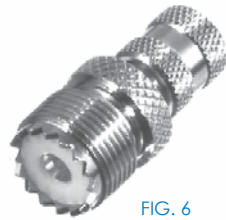

## PLATING SPECIFICATIONS

**BODY:** C - BLACK CHROME N - NICKEL **PIN/CONTACT:** G - GOLD S - SILVER T - TIN **DIELECTRIC:** D - DELRIN T - TEFLON

FIG. 1  
RFE-6104

FIG. 2  
RFE-6105

FIG. 3  
RFE-6152

FIG. 4  
RFE-6153

FIG. 5  
RFU-620

FIG. 6  
RFU-621

FIG. 7  
RFU-622

FIG. 8  
RFU-623

FIG. 9  
RFU-623-5

FIG. 10  
RFU-624

FIG. 11  
RFU-625, -03

FIG. 12  
RFU-626

PHOTOS FOR REFERENCE ONLY, SHOWN AT 100% ACTUAL SIZE.

PART #	FIG	DESCRIPTION	NOTES	REPLACES OR EQUIVALENT TO	PLATING		
					BDY	P/C	DIE
RFE-6104	1	ADAPTER	FME MALE TO MINI UHF FEMALE		N	G	D
RFE-6105	2	ADAPTER	FME MALE TO MINI UHF MALE		N	G	D
RFE-6152	3	ADAPTER	FME FEMALE TO MINI UHF FEMALE		N	G	T
RFE-6153	4	ADAPTER	FME FEMALE TO MINI UHF MALE		N	G	T
RFU-620	5	ADAPTER	MINI UHF MALE TO N FEMALE	MOTOROLA 5880367B21	N	G	T
RFU-621	6	ADAPTER	MINI UHF MALE TO UHF FEMALE	MOTOROLA 5880367B22	N	G	T
RFU-622	7	ADAPTER	MINI UHF MALE TO BNC FEMALE	MOTOROLA 5880367B23 (58C83488R01)	N	G	T
RFU-623	8	ADAPTER	MINI UHF MALE TO TNC FEMALE	MOTOROLA 5880367B24	N	G	T
RFU-623-5	9	ADAPTER	MINI UHF MALE QUICK DISCONNECT TO TNC FEMALE		N	G	T
RFU-624	10	ADAPTER	MINI UHF MALE TO MINI-UHF MALE		N	G	T
RFU-625	11	ADAPTER	MINI UHF FEMALE TO N MALE	MOTOROLA 5880367B26	N	G	T
RFU-625-03	11	ADAPTER	MINI UHF FEMALE TO N MALE	MOTOROLA 5880367B26	N	S	T
RFU-626	12	ADAPTER	MINI UHF FEMALE TO UHF MALE	MOTOROLA 5880367B27	N	G	T