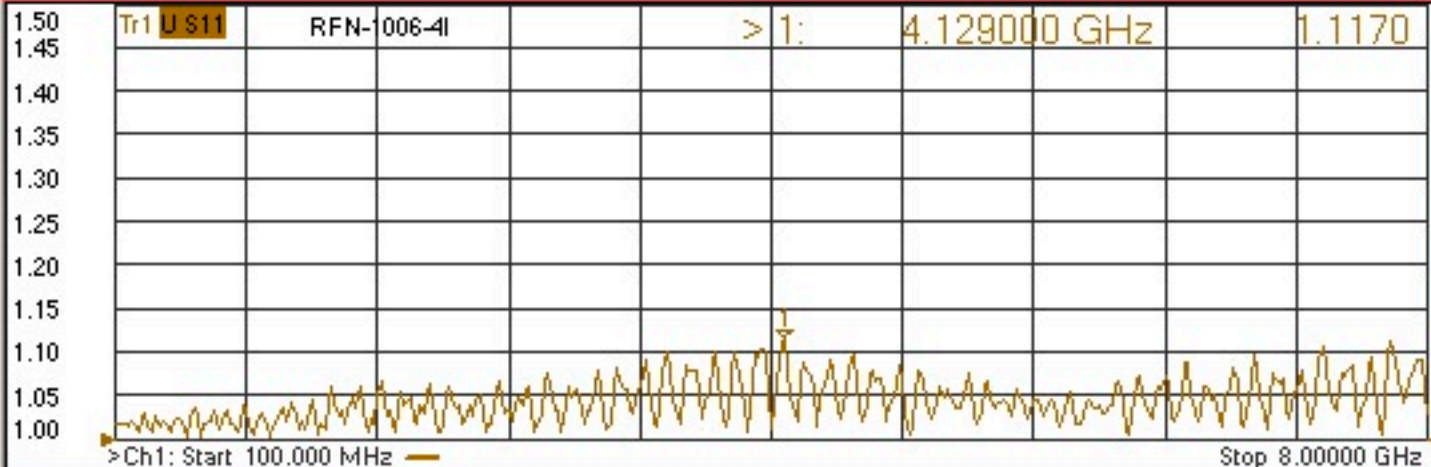

Stimulus

Start 100.000000 MHz

Start

Stop

Center

Span

S11

S21

S12

S22

S11

0.050U/
1.00U

Tr1
SWR

Tr1 U S11

RFN-006-4I

> 1:

4.129000 GHz

1.1170