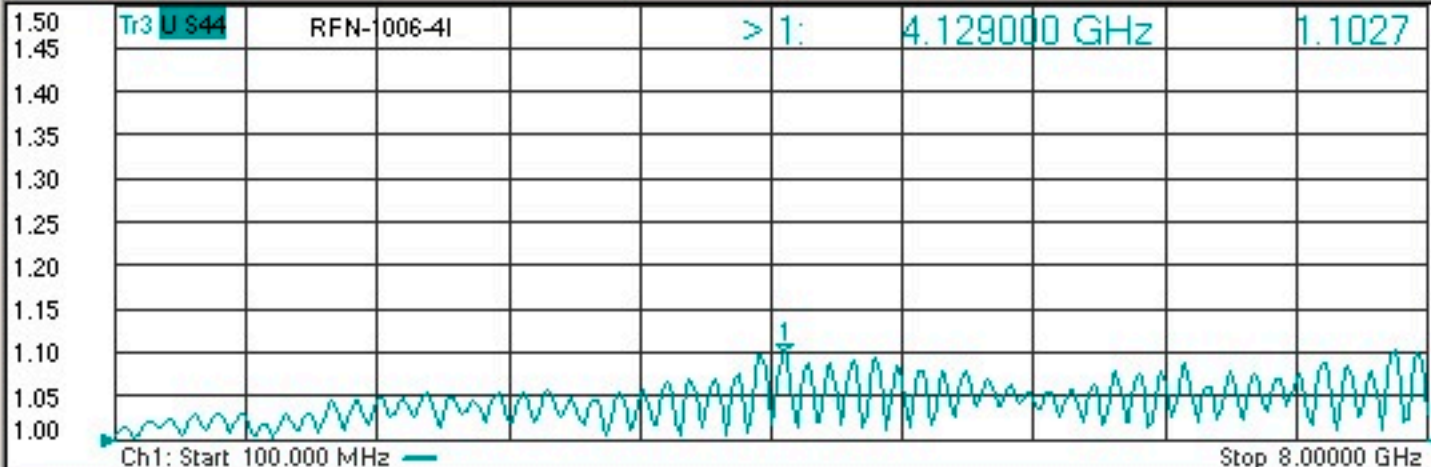

1.1170

S44

0.050U/  
1.00UTr3  
SWR

Tr3 U S44

RFN-006-4I

&gt; 1:

4.129000 GHz

1.1027