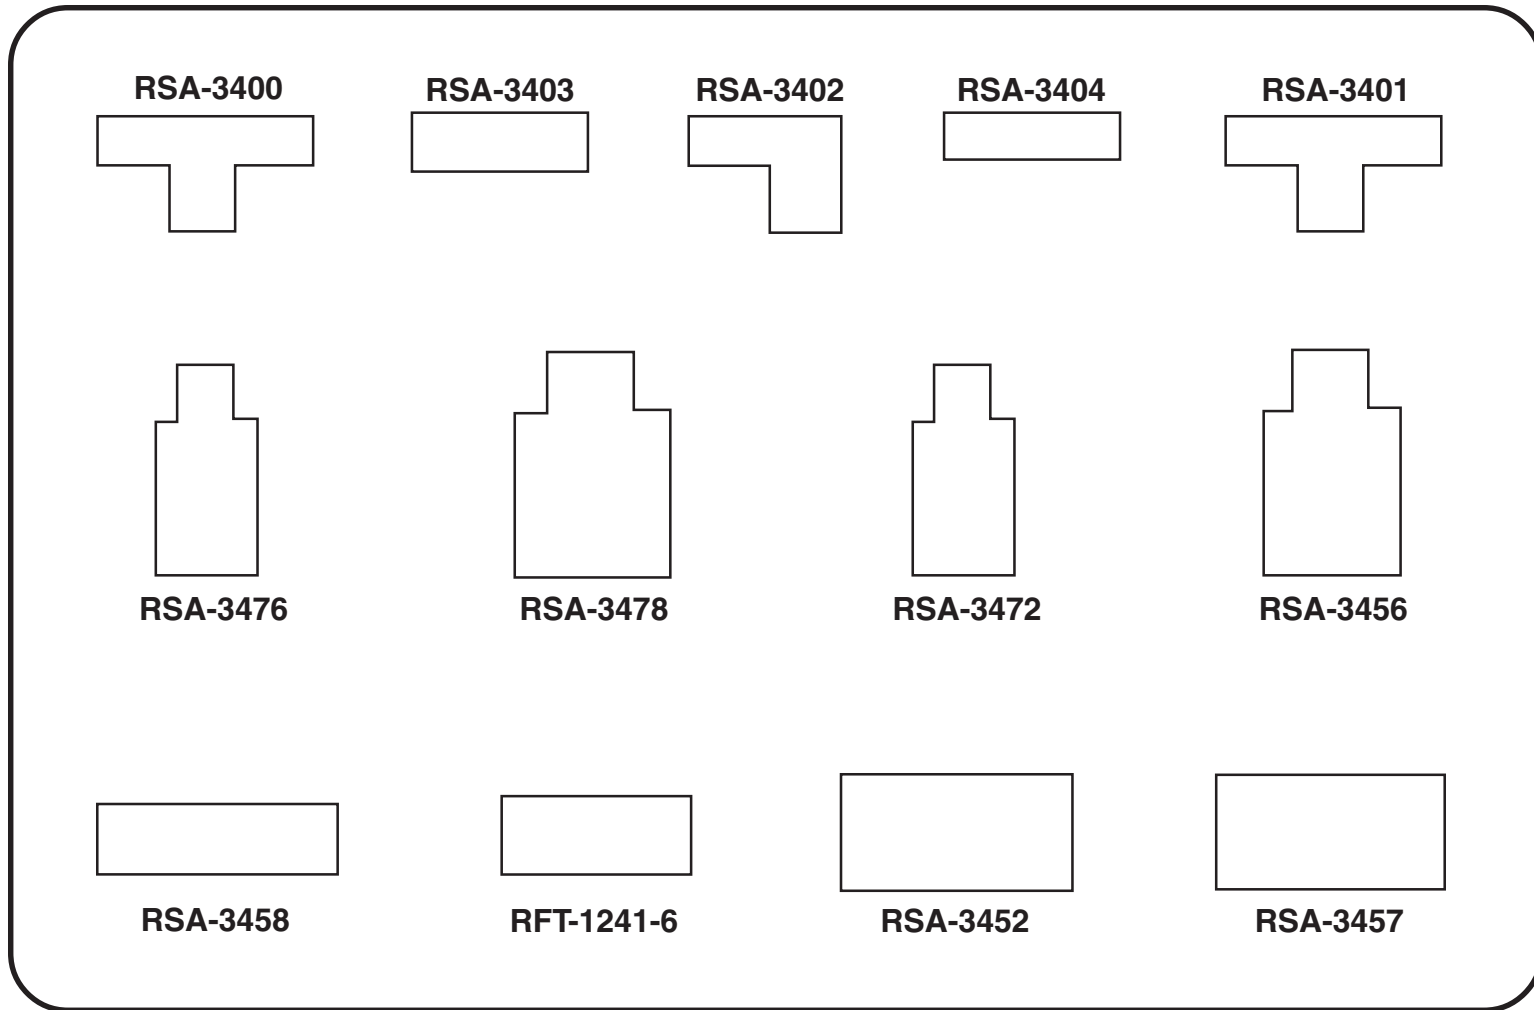

# RFA-4027 SMA Adapter Kit

## CONTENTS

### **RSA-3400**

SMA Male to double SMA Female T adapter