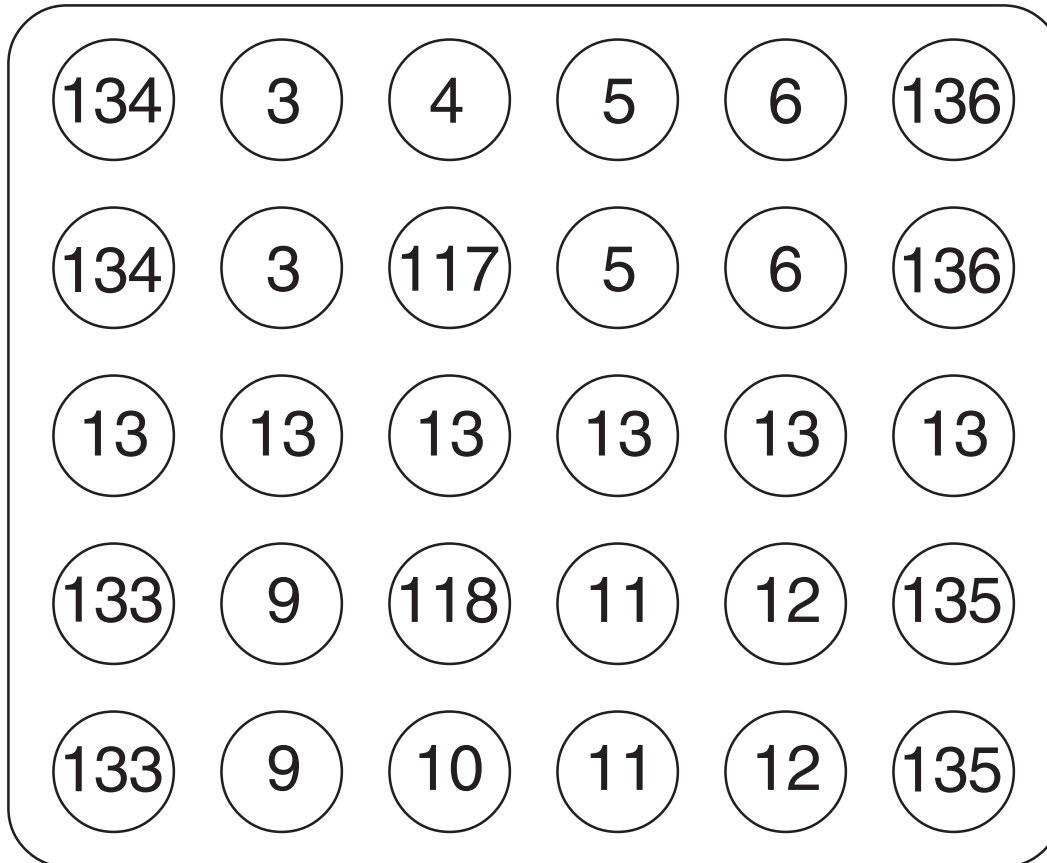

RFA-4024-WIFI Unidapt® Kit *Connector Identifier*

RF Connectors,
Division of RF Industries,
7610 Miramar Road
San Diego, CA 92126
Phone: (858) 549-6340
(800) 233-1728 or (888) 775-2372
Fax: (858) 549-6345
Email: rfi@rfindustries.com
Web: www.rfindustries.com

CONTENTS

(2) PT-4000-003 Unidapt Female to N Male	(2) PT-4000-006 Unidapt Female to SMA Male	(2) PT-4000-012 Unidapt Female to SMA Female	(2) PT-4000-133 Unidapt Female to RP SMA Male
(1) PT-4000-004 Unidapt Female to BNC Male	(2) PT-4000-009 Unidapt Female to N Female	(6) PT-4000-013 Unidapt Male Universal Centers	(2) PT-4000-134 Unidapt Female to RP SMA Female
(2) PT-4000-005 Unidapt Female to TNC Male	(1) PT-4000-010 Unidapt Female to BNC Female	(1) PT-4000-117 Unidapt Female to MMCX Male	(2) PT-4000-135 Unidapt Female to RP TNC Male
	(2) PT-4000-011 Unidapt Female to TNC Female	(1) PT-4000-118 Unidapt Female to MMCX Female	(2) PT-4000-136 Unidapt Female to RP TNC Female