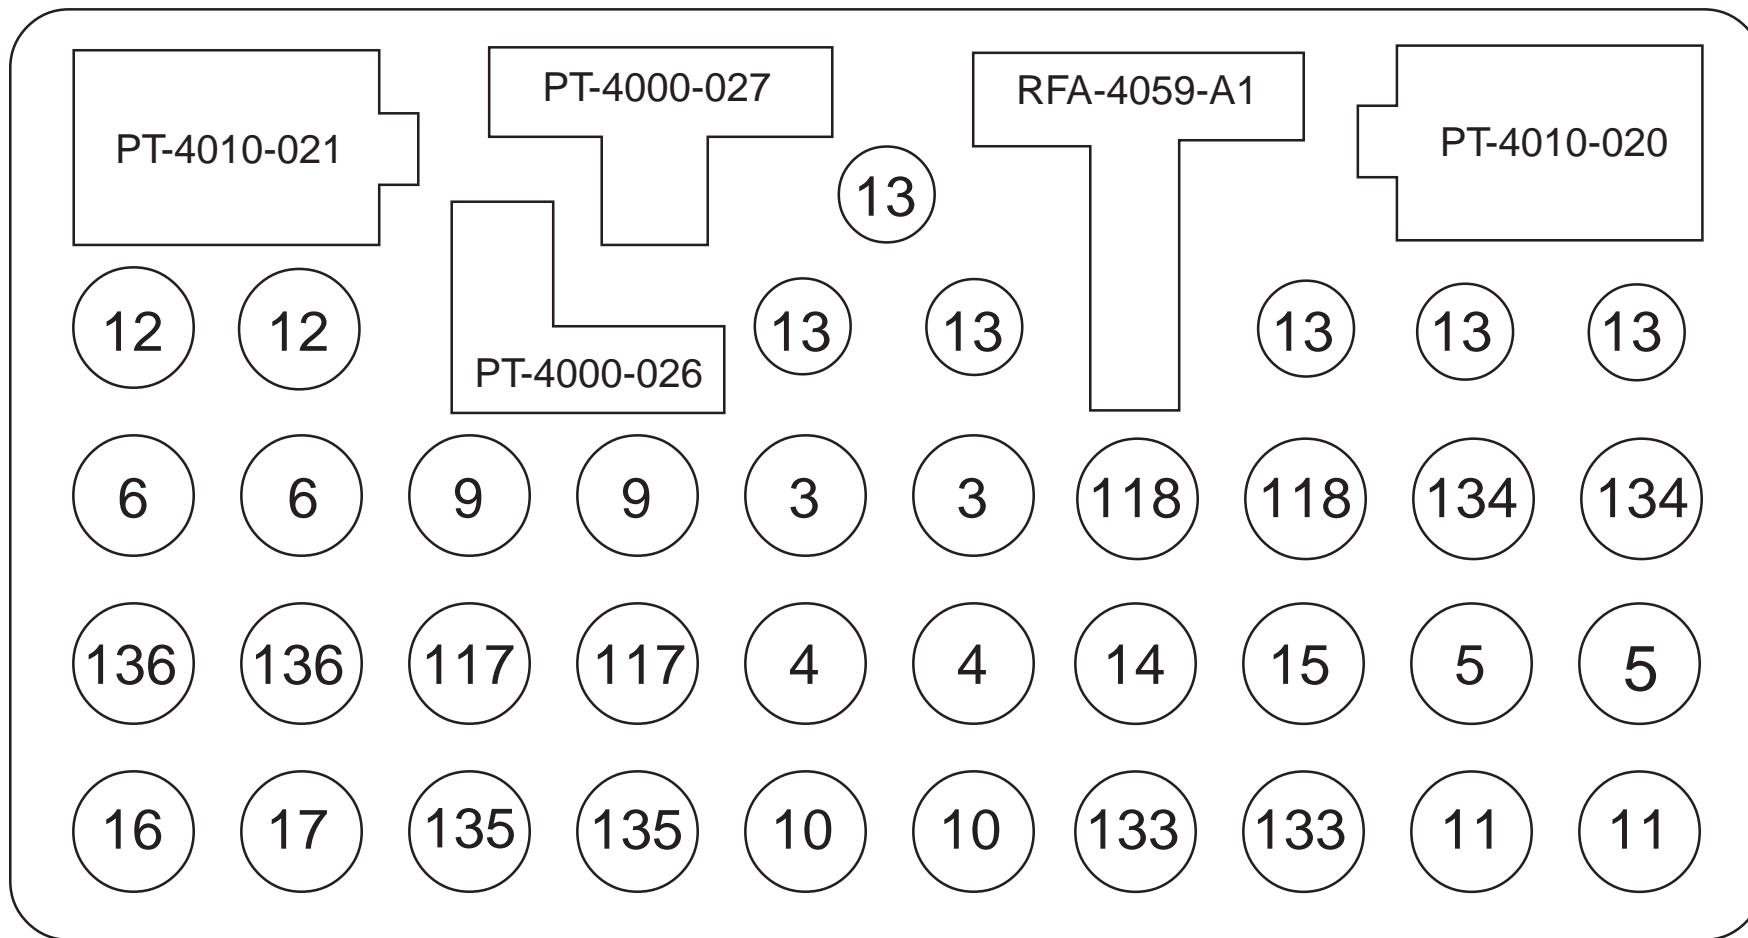

RFA-4023-WIFI Expanded Unidapt® Kit Connector Identifier

CONTENTS

- (2) **PT-4000-003**
Unidapt Female to N Male
- (2) **PT-4000-004**
Unidapt Female to BNC Male
- (2) **PT-4000-005**
Unidapt Female to TNC Male
- (2) **PT-4000-006**
Unidapt Female to SMA Male
- (2) **PT-4000-009**
Unidapt Female to N Female
- (2) **PT-4000-010**
Unidapt Female to BNC Female

- (2) **PT-4000-011**
Unidapt Female to TNC Female
- (2) **PT-4000-012**
Unidapt Female to SMA Female
- (6) **PT-4000-013**
Unidapt Male Universal Centers
- (1) **PT-4000-014**
Unidapt Female to RCA Male
- (1) **PT-4000-015**
Unidapt Fem to RCA Fem Phono Jack
- (1) **PT-4000-016**
Unidapt Female to F Female

- (1) **PT-4000-017**
Unidapt Female to F Male
- (1) **PT-4000-026**
Unidapt Right-Angle Adapter
- (1) **PT-4000-027**
Unidapt T Adapter
- (2) **PT-4000-117**
Unidapt Female to MMCX Male
- (2) **PT-4000-118**
Unidapt Female to MMCX Female
- (2) **PT-4000-133**
Unidapt Female to RP SMA Male

- (2) **PT-4000-134**
Unidapt Female to RP SMA Female
- (2) **PT-4000-135**
Unidapt Female to RP TNC Male
- (2) **PT-4000-136**
Unidapt Female to RP TNC Female
- (1) **PT-4010-020**
Unidapt Fem to double binding post
- (1) **PT-4010-021**
Unidapt Fem to double banana plug
- (1) **RFA-4059-A1**
RF Sampler