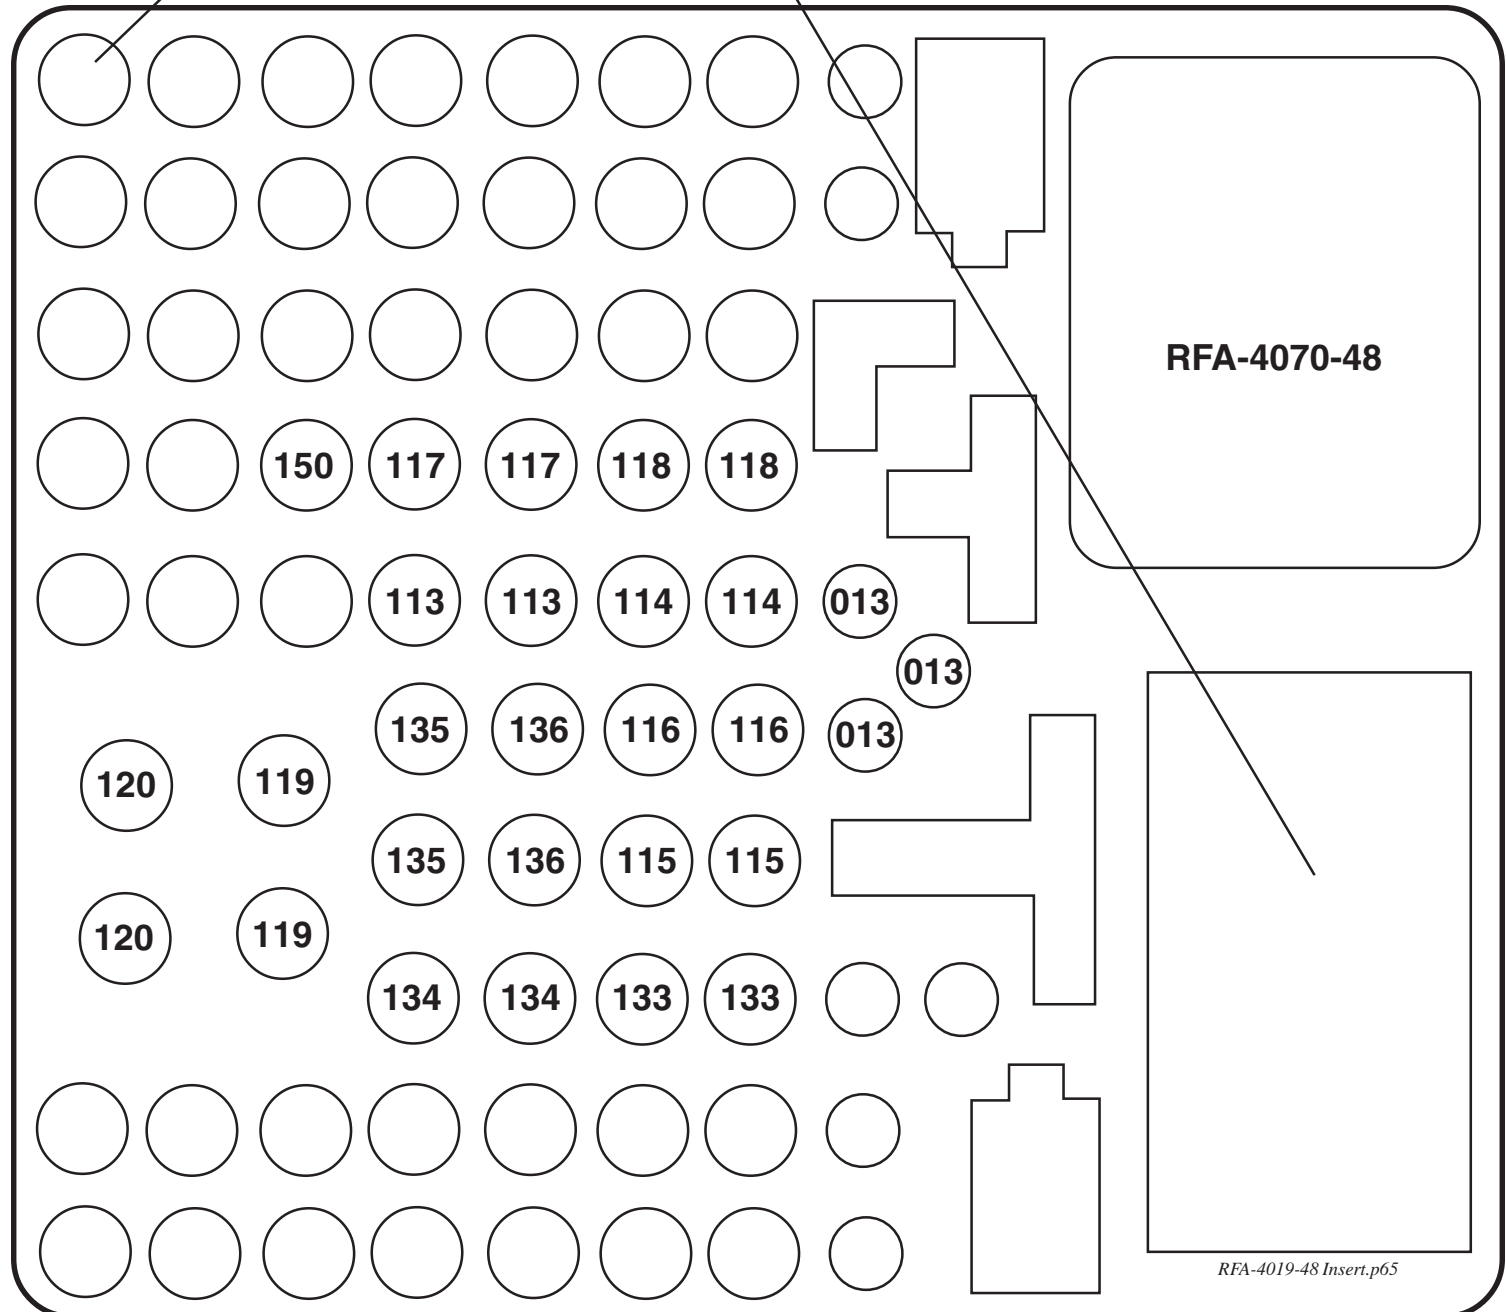

RFA-4019-48 Unidapt® Expansion Kit with Unicables®

CONTENTS

- (3) **PT-4000-013**
Unidapt Male Universal Centers
- (2) **PT-4000-113**
Unidapt Female to SMB Male
- (2) **PT-4000-114**
Unidapt Female to SMB Female
- (2) **PT-4000-115**
Unidapt Female to MCX Male
- (2) **PT-4000-116**
Unidapt Female to MCX Female
- (2) **PT-4000-117**
Unidapt Female to MMCX Male
- (2) **PT-4000-118**
Unidapt Female to MMCX Female
- (2) **PT-4000-119**
Unidapt Female to 7-16 DIN Male
- (2) **PT-4000-120**
Unidapt Female to 7-16 DIN Female
- (2) **PT-4000-133**
Unidapt Female to RP SMA Male
- (2) **PT-4000-134**
Unidapt Female to RP SMA Female
- (2) **PT-4000-135**
Unidapt Female to RP TNC Male
- (2) **PT-4000-136**
Unidapt Female to RP TNC Female
- (1) **PT-4000-150**
Unidapt Female to Unidapt Female Barrel
- (2) **PT-4070-48**
48" Unicables®, Unidapt Male,
Double Shield

All empty spaces are expansion slots for future additions.

RFA-4019-48 Insert.p65