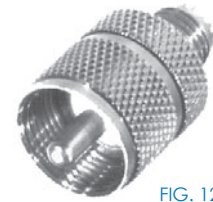

## PLATING SPECIFICATIONS

**Body:** C - Black Chrome N - Nickel **Pin/Contact:** G - Gold S - Silver T - Tin **Dielectric:** D - Delrin T - PTFE

FIG. 1  
RFE-6104

FIG. 2  
RFE-6105

FIG. 3  
RFE-6152

FIG. 4  
RFE-6153

FIG. 5  
RFU-620

FIG. 6  
RFU-621

FIG. 7  
RFU-622

FIG. 8  
RFU-623

FIG. 9  
RFU-623-5

FIG. 10  
RFU-624

FIG. 11  
RFU-625, -03

FIG. 12  
RFU-626

PHOTOS FOR REFERENCE ONLY, SHOWN AT 100% ACTUAL SIZE.

PART #	FIG	DESCRIPTION	NOTES	REPLACES OR EQUIVALENT TO	PLATING		
					BDY	P/C	DIE
RFE-6104	1	Adapter	FME Male to Mini UHF Female		N	G	D
RFE-6105	2	Adapter	FME Male to Mini UHF Male		N	G	D
RFE-6152	3	Adapter	FME Female to Mini UHF Female		N	G	T
RFE-6153	4	Adapter	FME Female to Mini UHF Male		N	G	T
RFU-620	5	Adapter	Mini UHF Male to N Female	Motorola 5880367B21	N	G	T
RFU-621	6	Adapter	Mini UHF Male to UHF Female	Motorola 5880367B22	N	G	T
RFU-622	7	Adapter	Mini UHF Male to BNC Female	Motorola 5880367B23 (58C83488R01)	N	G	T
RFU-623	8	Adapter	Mini UHF Male to TNC Female	Motorola 5880367B24	N	G	T
RFU-623-5	9	Adapter	Mini UHF Male Quick Disconnect to TNC Female		N	G	T
RFU-624	10	Adapter	Mini UHF Male to Mini-UHF Male		N	G	T
RFU-625	11	Adapter	Mini UHF Female to N Male	Motorola 5880367B26	N	G	T
RFU-625-03	11	Adapter	Mini UHF Female to N Male	Motorola 5880367B26	N	S	T
RFU-626	12	Adapter	Mini UHF Female to UHF Male	Motorola 5880367B27	N	G	T