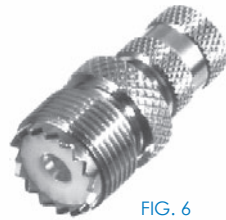

## PLATING SPECIFICATIONS

**Body:** C - Black Chrome N - Nickel **Pin/Contact:** G - Gold S - Silver T - Tin **Dielectric:** D - Delrin T - PTFE

FIG. 1  
RFE-6104

FIG. 2  
RFE-6105

FIG. 3  
RFE-6152

FIG. 4  
RFE-6153

FIG. 5  
RFU-620

FIG. 6  
RFU-621

FIG. 7  
RFU-622

FIG. 8  
RFU-623

FIG. 9  
RFU-623-5

FIG. 10  
RFU-624

FIG. 11  
RFU-625, -03

FIG. 12  
RFU-626

PHOTOS FOR REFERENCE ONLY, SHOWN AT 100% ACTUAL SIZE.

PART #	FIG	DESCRIPTION	NOTES	REPLACES OR EQUIVALENT TO	PLATING		
					BDY	P/C	DIE
RFE-6104	1	Adapter	FME Male to Mini UHF Female		N	G	D
RFE-6105	2	Adapter	FME Male to Mini UHF Male		N	G	D
RFE-6152	3	Adapter	FME Female to Mini UHF Female		N	G	T
RFE-6153	4	Adapter	FME Female to Mini UHF Male		N	G	T
RFU-620	5	Adapter	Mini UHF Male to N Female	Motorola 5880367B21	N	G	T
RFU-621	6	Adapter	Mini UHF Male to UHF Female	Motorola 5880367B22	N	G	T
RFU-622	7	Adapter	Mini UHF Male to BNC Female	Motorola 5880367B23 (58C83488R01)	N	G	T
RFU-623	8	Adapter	Mini UHF Male to TNC Female	Motorola 5880367B24	N	G	T
RFU-623-5	9	Adapter	Mini UHF Male Quick Disconnect to TNC Female		N	G	T
RFU-624	10	Adapter	Mini UHF Male to Mini-UHF Male		N	G	T
RFU-625	11	Adapter	Mini UHF Female to N Male	Motorola 5880367B26	N	G	T
RFU-625-03	11	Adapter	Mini UHF Female to N Male	Motorola 5880367B26	N	S	T
RFU-626	12	Adapter	Mini UHF Female to UHF Male	Motorola 5880367B27	N	G	T